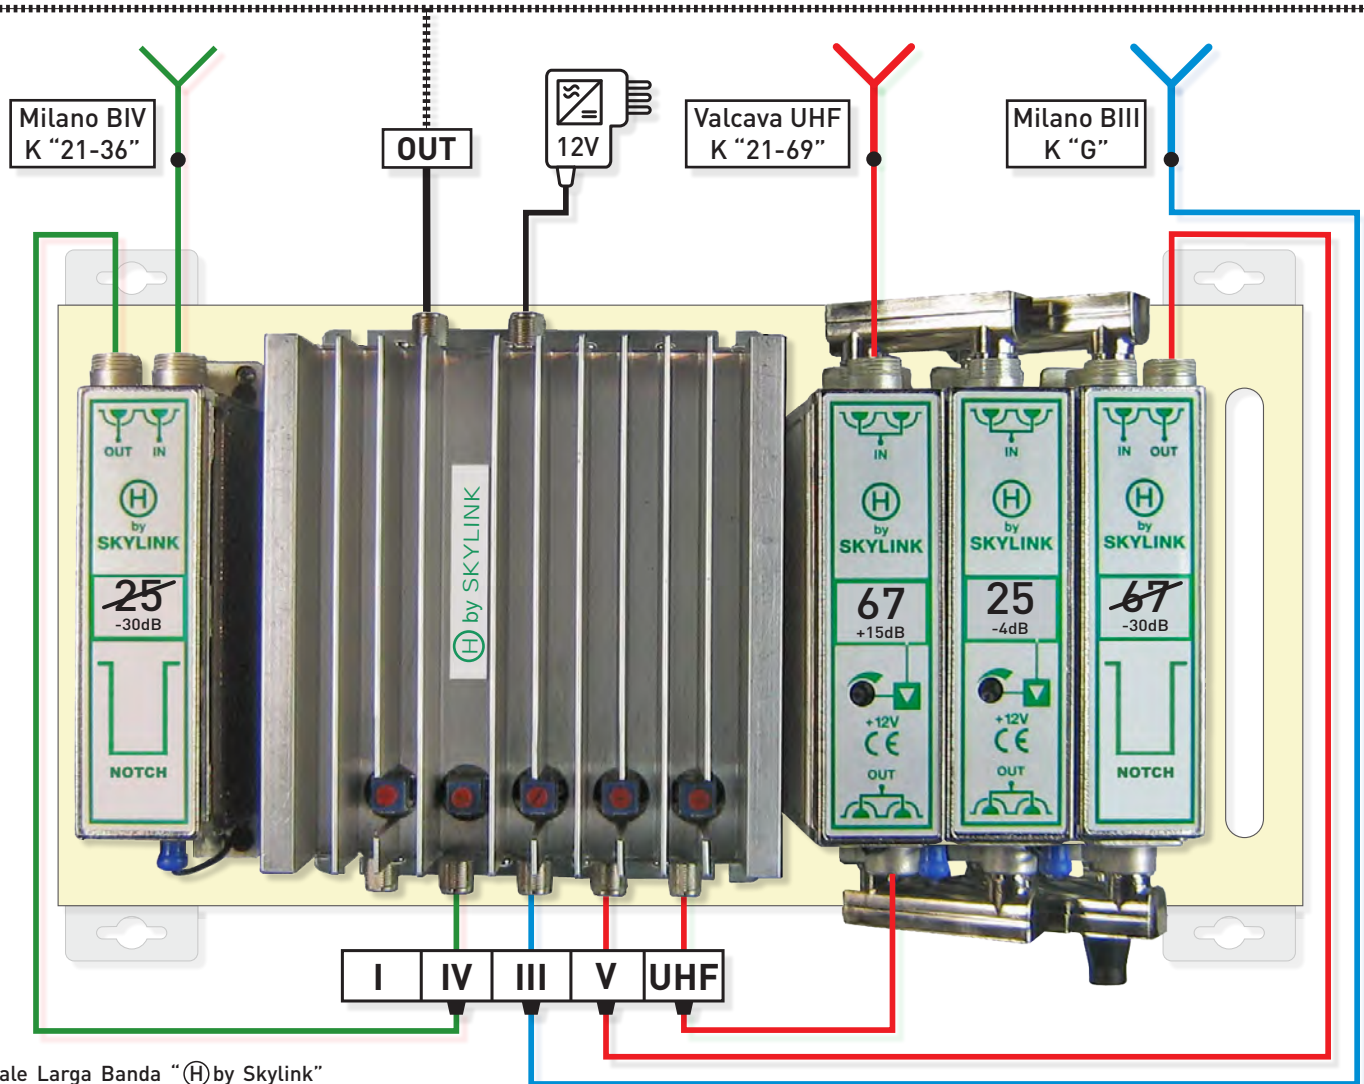

“(H) by Skylink”

VHF=120dB, UHF=131dB, Gain 40dB

Centrale Larga Banda “(H) by Skylink”
con amplificazioni separate push-pull.
(VHF=120dB, UHF=131dB, Gain 40dB)

**Non devi programmarlo.
Prova la differenza! ***